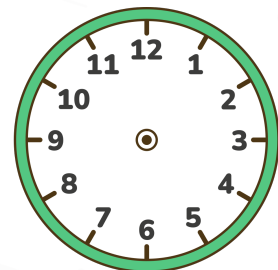

Analog Clock Hands From Digital Time Worksheet

Read the digital time and draw the hands on the clock!

00:00

01:05

02:10

03:15

04:20

05:25

06:30

07:35

08:40