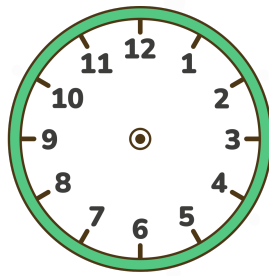

Analog Clock Hands From Digital Time Worksheet

Read the digital time and draw the hands on the clock!

00:00

01:05

02:10

03:15

04:20

05:25