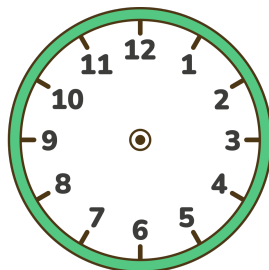

Analog Clock Hands From Digital Time Worksheet

Read the digital time and draw the hands on the clock!

00:00

01:05

02:10

03:15

04:20

05:25

06:30

07:35

08:40