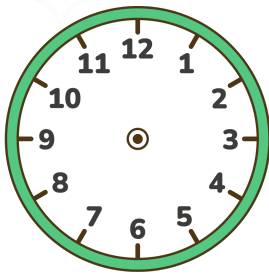

Analog Clock Hands From Digital Time Worksheet

Read the digital time and draw the hands on the clock!

00:00

01:05

02:10

03:15

04:20

05:25