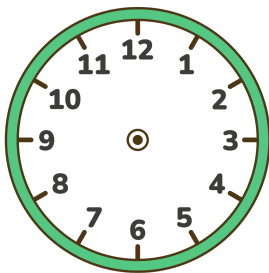

Analog Clock Hands From Digital Time Worksheet

Read the digital time and draw the hands on the clock!

00:00

01:05

02:10

03:15

04:20

05:25