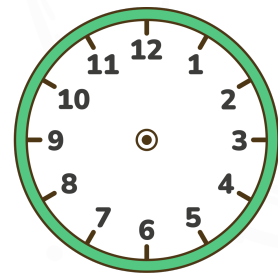

Analog Clock Hands From Digital Time Worksheet

Read the digital time and draw the hands on the clock!

00:00

01:05

02:10

03:15

04:20

05:25