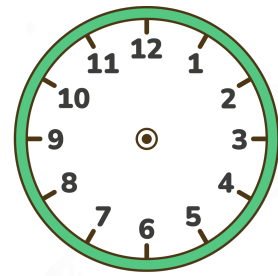

Analog Clock Hands From Digital Time Worksheet

Read the digital time and draw the hands on the clock!

00:00

01:05

02:10

03:15

04:20

05:25