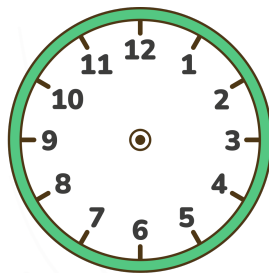

Analog Clock Hands From Digital Time Worksheet

Read the digital time and draw the hands on the clock!

00:00

01:05

02:10

03:15

04:20

05:25