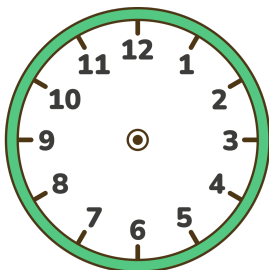

Analog Clock Hands From Digital Time Worksheet

Read the digital time and draw the hands on the clock!

00:00

01:05

02:10

03:15

04:20

05:25