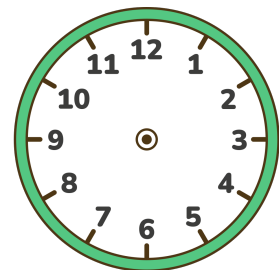

Analog Clock Reading and Hand Drawing Worksheet

Read the digital time and draw the hands on the clock!

00:00

01:05

02:10

03:15

04:20

05:25

06:30

07:35

08:40