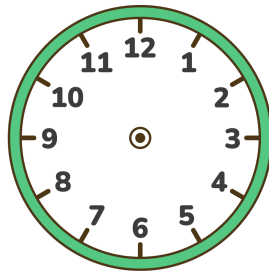

# Analog Clock Reading and Hand Drawing Worksheet

Read the digital time and draw the hands on the clock!

00:00

01:05

02:10

03:15

04:20

05:25