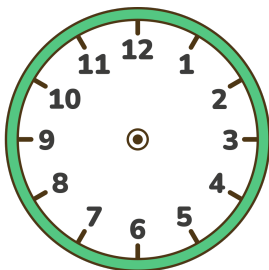

# Analog Clock Reading and Hand Drawing Worksheet

Read the digital time and draw the hands on the clock!

00:00

01:05

02:10

03:15

04:20

05:25