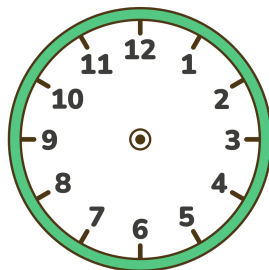

Analog Clock Reading and Hand Drawing Worksheet

Read the digital time and draw the hands on the clock!

00:00

01:05

02:10

03:15

04:20

05:25

06:30

07:35

08:40