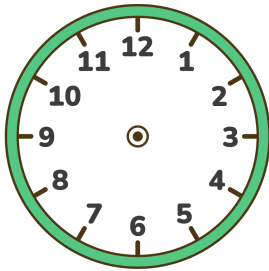

# Analog Clock Reading and Hand Drawing Worksheet

Read the digital time and draw the hands on the clock!

00:00

01:05

02:10

03:15

04:20

05:25