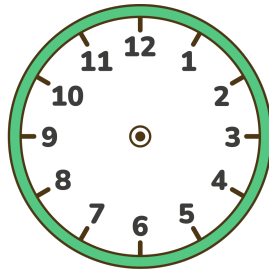

# Analog Clock Reading and Hand Drawing Worksheet

Read the digital time and draw the hands on the clock!

00:00

01:05

02:10

03:15

04:20

05:25