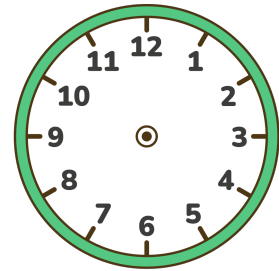

# Analog Clock Reading and Hand Drawing Worksheet

Read the digital time and draw the hands on the clock!

00:00

01:05

02:10

03:15

04:20

05:25