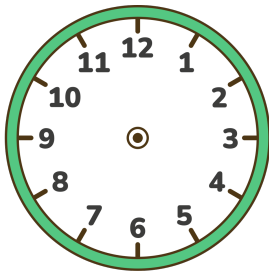

# Analog Clock Reading and Hand Drawing Worksheet

Read the digital time and draw the hands on the clock!

00:00

01:05

02:10

03:15

04:20

05:25