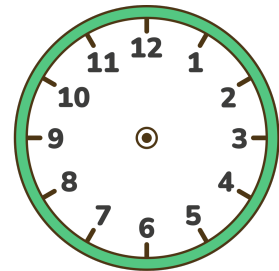

# Analog Clock Reading and Hand Drawing Worksheet

Read the digital time and draw the hands on the clock!

00:00

01:05

02:10

03:15

04:20

05:25