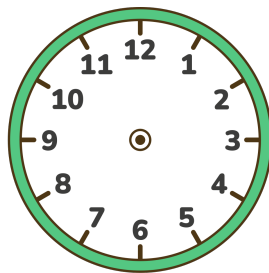

# Digital Time to Analog Clock Drawing Worksheet

Read the digital time and draw the hands on the clock!

00:00

01:05

02:10

03:15

04:20

05:25