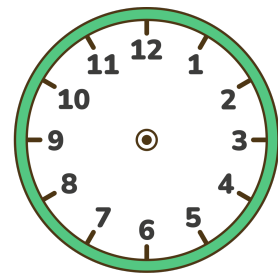

# Digital Time to Analog Clock Drawing Worksheet

Read the digital time and draw the hands on the clock!

00:00

01:05

02:10

03:15

04:20

05:25