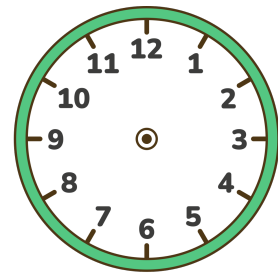

# Digital Time to Analog Clock Drawing Worksheet

Read the digital time and draw the hands on the clock!

00:00

01:05

02:10

03:15

04:20

05:25