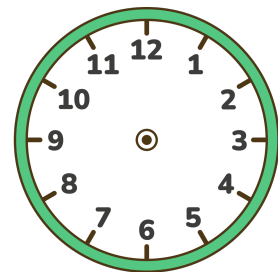

Digital Time to Analog Clock Drawing Worksheet

Read the digital time and draw the hands on the clock!

00:00

01:05

02:10

03:15

04:20

05:25

06:30

07:35

08:40