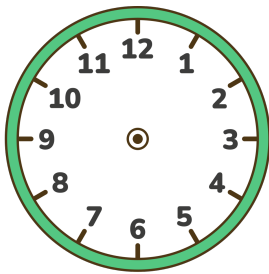

# Digital Time to Analog Clock Drawing Worksheet

Read the digital time and draw the hands on the clock!

00:00

01:05

02:10

03:15

04:20

05:25