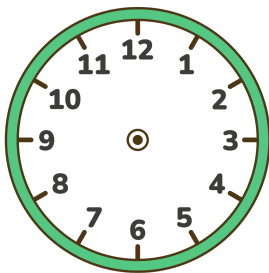

# Digital Time to Analog Clock Drawing Worksheet

Read the digital time and draw the hands on the clock!

00:00

01:05

02:10

03:15

04:20

05:25