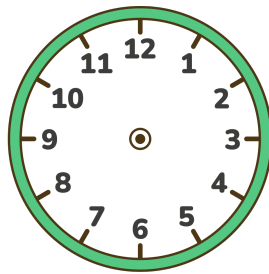

# Digital Time to Analog Clock Drawing Worksheet

Read the digital time and draw the hands on the clock!

00:00

01:05

02:10

03:15

04:20

05:25