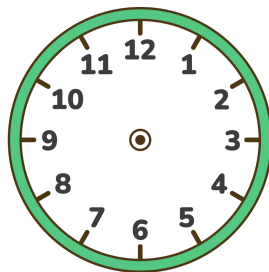

Digital Time to Analog Clock Drawing Worksheet

Read the digital time and draw the hands on the clock!

00:00

01:05

02:10

03:15

04:20

05:25

06:30

07:35

08:40