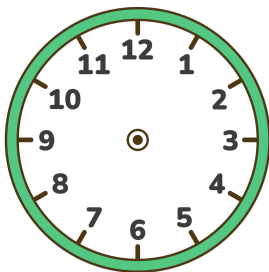

# Digital Time to Analog Clock Drawing Worksheet

Read the digital time and draw the hands on the clock!

00:00

01:05

02:10

03:15

04:20

05:25