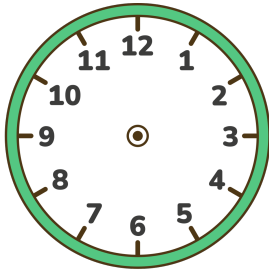

Digital Time to Analog Clock Hands Worksheet

Read the digital time and draw the hands on the clock!

00:00

01:05

02:10

03:15

04:20

05:25