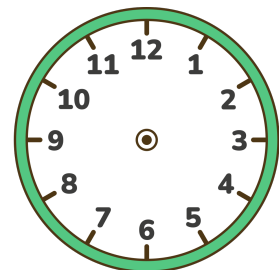

Digital Time to Analog Clock Hands Worksheet

Read the digital time and draw the hands on the clock!

00:00

01:05

02:10

03:15

04:20

05:25

06:30

07:35

08:40