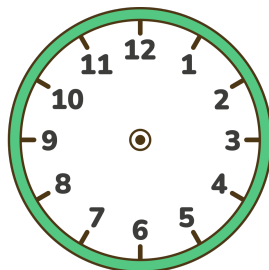

Digital Time to Analog Clock Hands Worksheet

Read the digital time and draw the hands on the clock!

00:00

01:05

02:10

03:15

04:20

05:25

06:30

07:35

08:40