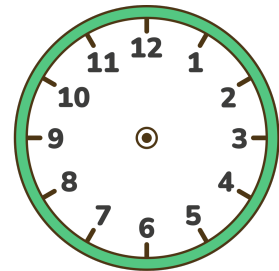

Digital Time to Analog Clock Hands Worksheet

Read the digital time and draw the hands on the clock!

00:00

01:05

02:10

03:15

04:20

05:25