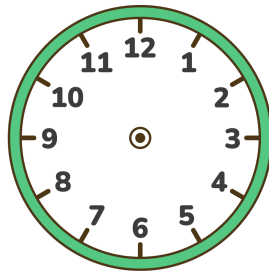

Digital Time to Analog Clock Hands Worksheet

Read the digital time and draw the hands on the clock!

00:00

01:05

02:10

03:15

04:20

05:25