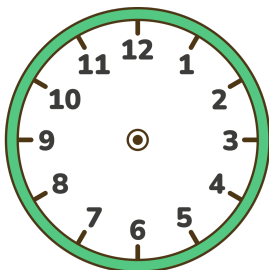

Digital Time to Analog Clock Hands Worksheet

Read the digital time and draw the hands on the clock!

00:00

01:05

02:10

03:15

04:20

05:25