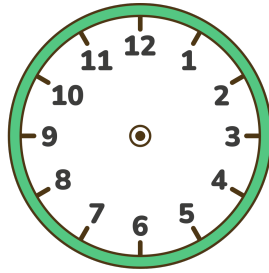

Digital Time to Analog Clock Hands Worksheet

Read the digital time and draw the hands on the clock!

00:00

01:05

02:10

03:15

04:20

05:25