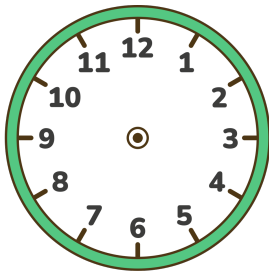

Digital Time to Analog Clock Hands Worksheet

Read the digital time and draw the hands on the clock!

00:00

01:05

02:10

03:15

04:20

05:25