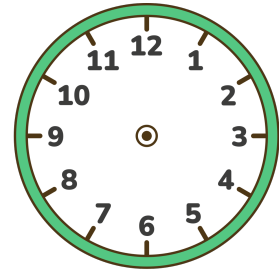

Digital Time to Analog Clock Hands Worksheet

Read the digital time and draw the hands on the clock!

00:00

01:05

02:10

03:15

04:20

05:25