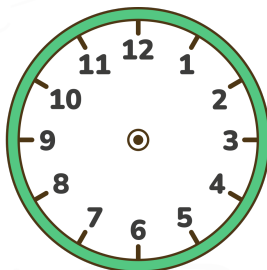

Digital Time to Clock Hands Worksheet

Read the digital time and draw the hands on the clock!

00:00

01:05

02:10

03:15

04:20

05:25

06:30

07:35

08:40