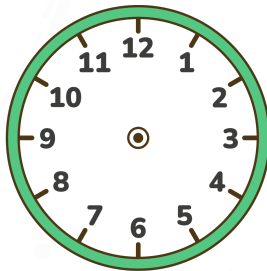

## Digital Time to Clock Hands Worksheet

Read the digital time and draw the hands on the clock!

00:00

01:05

02:10

03:15

04:20

05:25