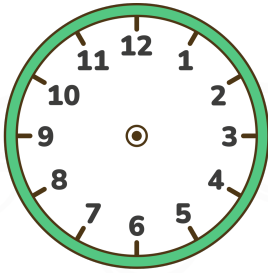

## Digital Time to Clock Hands Worksheet

Read the digital time and draw the hands on the clock!

00:00

01:05

02:10

03:15

04:20

05:25