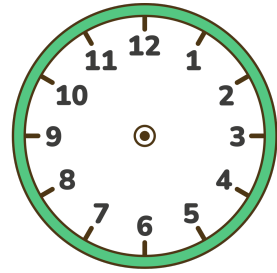

## Digital Time to Clock Hands Worksheet

Read the digital time and draw the hands on the clock!

00:00

01:05

02:10

03:15

04:20

05:25