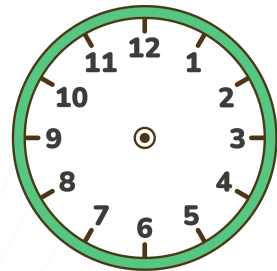

## Digital Time to Clock Hands Worksheet

Read the digital time and draw the hands on the clock!

00:00

01:05

02:10

03:15

04:20

05:25