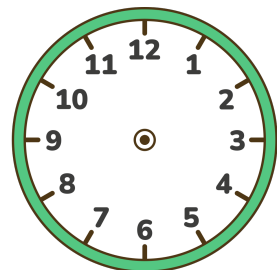

Digital Time to Clock Hands Worksheet

Read the digital time and draw the hands on the clock!

00:00

01:05

02:10

03:15

04:20

05:25

06:30

07:35

08:40