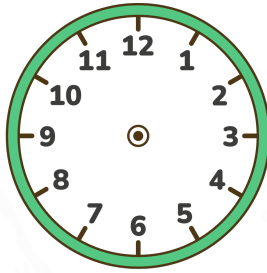

## Digital Time to Clock Hands Worksheet

Read the digital time and draw the hands on the clock!

00:00

01:05

02:10

03:15

04:20

05:25