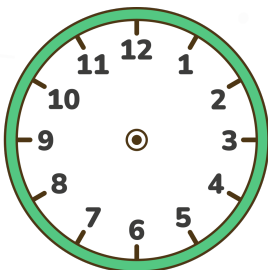

## Digital Time to Clock Hands Worksheet

Read the digital time and draw the hands on the clock!

00:00

01:05

02:10

03:15

04:20

05:25