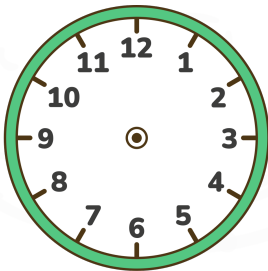

## Digital Time to Clock Hands Worksheet

Read the digital time and draw the hands on the clock!

00:00

01:05

02:10

03:15

04:20

05:25