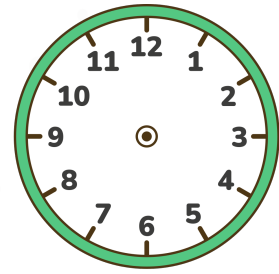

Digital to Analog Clock: Draw the Hands Worksheet

Read the digital time and draw the hands on the clock!

00:00

01:05

02:10

03:15

04:20

05:25