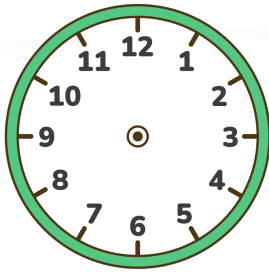

Digital to Analog Clock: Draw the Hands Worksheet

Read the digital time and draw the hands on the clock!

00:00

01:05

02:10

03:15

04:20

05:25