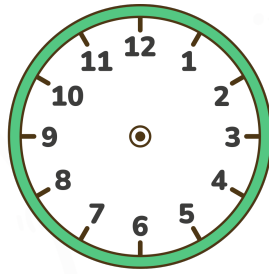

Digital to Analog Clock: Draw the Hands Worksheet

Read the digital time and draw the hands on the clock!

00:00

01:05

02:10

03:15

04:20

05:25