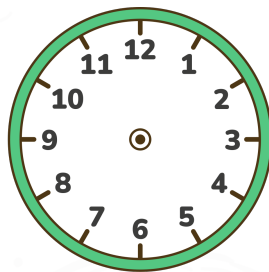

Digital to Analog Clock: Draw the Hands Worksheet

Read the digital time and draw the hands on the clock!

00:00

01:05

02:10

03:15

04:20

05:25

06:30

07:35

08:40