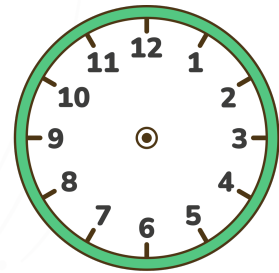

Digital to Analog Clock: Draw the Hands Worksheet

Read the digital time and draw the hands on the clock!

00:00

01:05

02:10

03:15

04:20

05:25