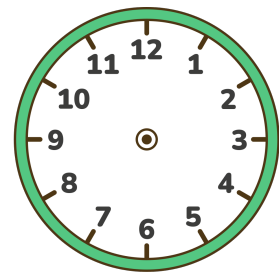

Digital to Analog Clock: Draw the Hands Worksheet

Read the digital time and draw the hands on the clock!

00:00

01:05

02:10

03:15

04:20

05:25

06:30

07:35

08:40