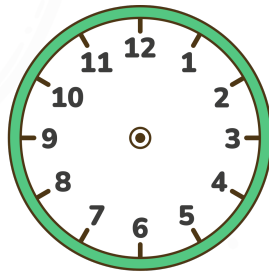

Digital to Analog Clock: Draw the Hands Worksheet

Read the digital time and draw the hands on the clock!

00:00

01:05

02:10

03:15

04:20

05:25