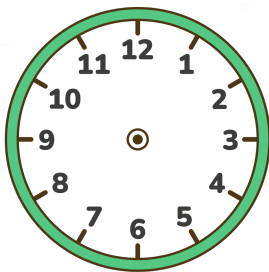

Digital to Analog Clock: Draw the Hands Worksheet

Read the digital time and draw the hands on the clock!

00:00

01:05

02:10

03:15

04:20

05:25