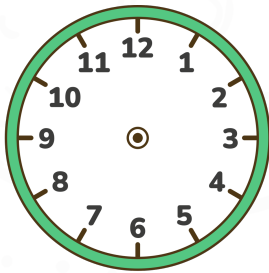

Digital to Analog Clock: Draw the Hands Worksheet

Read the digital time and draw the hands on the clock!

00:00

01:05

02:10

03:15

04:20

05:25