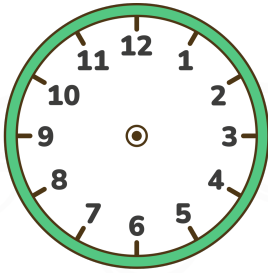

Digital to Analog Clock Hands Worksheet

Read the digital time and draw the hands on the clock!

00:00

01:05

02:10

03:15

04:20

05:25