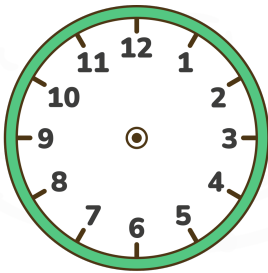

Digital to Analog Clock Hands Worksheet

Read the digital time and draw the hands on the clock!

00:00

01:05

02:10

03:15

04:20

05:25