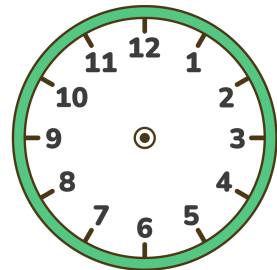

Digital to Analog Clock Hands Worksheet

Read the digital time and draw the hands on the clock!

00:00

01:05

02:10

03:15

04:20

05:25

06:30

07:35

08:40