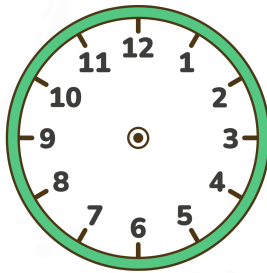

Digital to Analog Clock Hands Worksheet

Read the digital time and draw the hands on the clock!

00:00

01:05

02:10

03:15

04:20

05:25