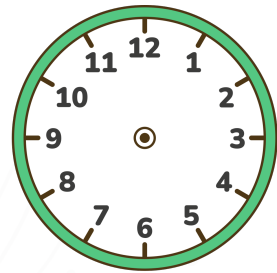

Digital to Analog Clock Hands Worksheet

Read the digital time and draw the hands on the clock!

00:00

01:05

02:10

03:15

04:20

05:25