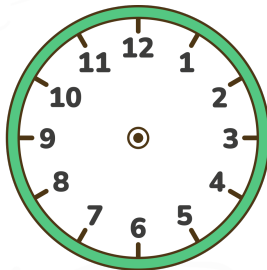

Digital to Analog Clock Hands Worksheet

Read the digital time and draw the hands on the clock!

00:00

01:05

02:10

03:15

04:20

05:25

06:30

07:35

08:40