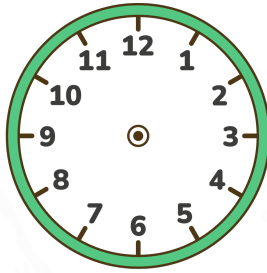

Digital to Analog Clock Hands Worksheet

Read the digital time and draw the hands on the clock!

00:00

01:05

02:10

03:15

04:20

05:25