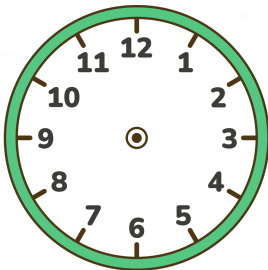

Digital to Analog Clock Hands Worksheet

Read the digital time and draw the hands on the clock!

00:00

01:05

02:10

03:15

04:20

05:25