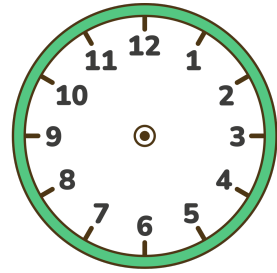

Digital to Analog Clock Hands Worksheet

Read the digital time and draw the hands on the clock!

00:00

01:05

02:10

03:15

04:20

05:25