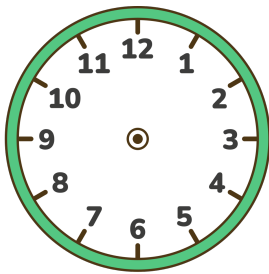

Digital to Analog Clock Time Drawing Worksheet

Read the digital time and draw the hands on the clock!

00:00

01:05

02:10

03:15

04:20

05:25