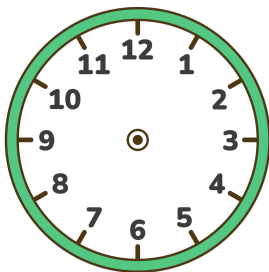

Digital to Analog Clock Time Drawing Worksheet

Read the digital time and draw the hands on the clock!

00:00

01:05

02:10

03:15

04:20

05:25