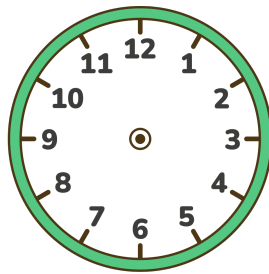

Digital to Analog Clock Time Drawing Worksheet

Read the digital time and draw the hands on the clock!

00:00

01:05

02:10

03:15

04:20

05:25