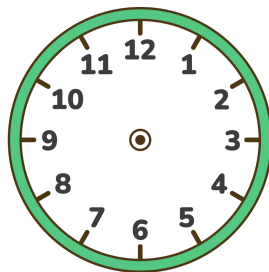

Digital to Analog Clock Time Drawing Worksheet

Read the digital time and draw the hands on the clock!

00:00

01:05

02:10

03:15

04:20

05:25

06:30

07:35

08:40