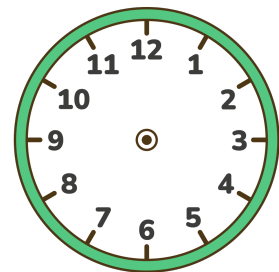

Digital to Analog Clock Time Drawing Worksheet

Read the digital time and draw the hands on the clock!

00:00

01:05

02:10

03:15

04:20

05:25

06:30

07:35

08:40