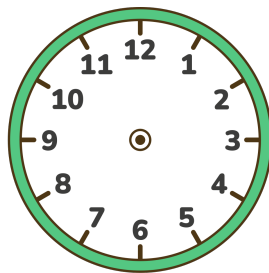

Digital to Analog Clock Time Drawing Worksheet

Read the digital time and draw the hands on the clock!

00:00

01:05

02:10

03:15

04:20

05:25