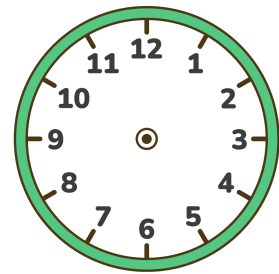

Digital to Analog Clock Time Drawing Worksheet

Read the digital time and draw the hands on the clock!

00:00

01:05

02:10

03:15

04:20

05:25