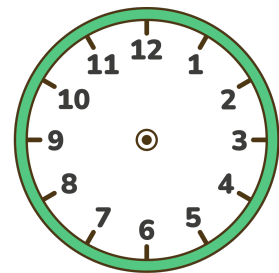

Digital to Analog Clock Time Drawing Worksheet

Read the digital time and draw the hands on the clock!

00:00

01:05

02:10

03:15

04:20

05:25