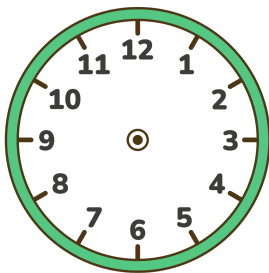

Digital to Analog Clock Time Drawing Worksheet

Read the digital time and draw the hands on the clock!

00:00

01:05

02:10

03:15

04:20

05:25