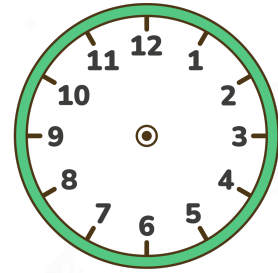

Digital to Analog Clock Time Worksheet

Read the digital time and draw the hands on the clock!

00:00

01:05

02:10

03:15

04:20

05:25