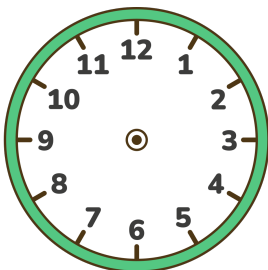

Digital to Analog Clock Time Worksheet

Read the digital time and draw the hands on the clock!

00:00

01:05

02:10

03:15

04:20

05:25