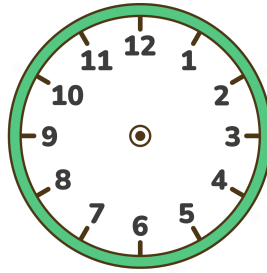

Digital to Analog Clock Time Worksheet

Read the digital time and draw the hands on the clock!

00:00

01:05

02:10

03:15

04:20

05:25