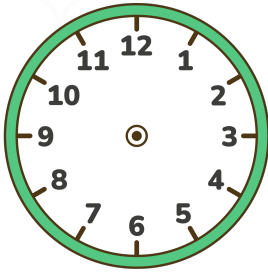

Digital to Analog Clock Time Worksheet

Read the digital time and draw the hands on the clock!

00:00

01:05

02:10

03:15

04:20

05:25