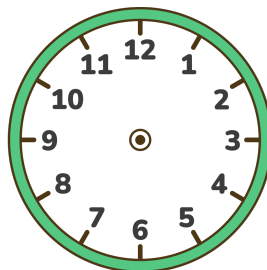

Digital to Analog Clock Time Worksheet

Read the digital time and draw the hands on the clock!

00:00

01:05

02:10

03:15

04:20

05:25

06:30

07:35

08:40