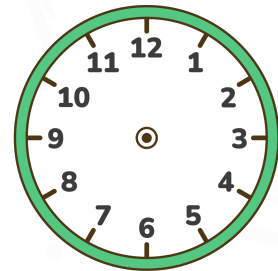

Digital to Analog Clock Time Worksheet

Read the digital time and draw the hands on the clock!

00:00

01:05

02:10

03:15

04:20

05:25