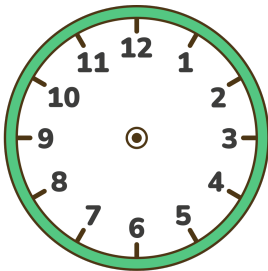

Digital to Analog Clock Time Worksheet

Read the digital time and draw the hands on the clock!

00:00

01:05

02:10

03:15

04:20

05:25