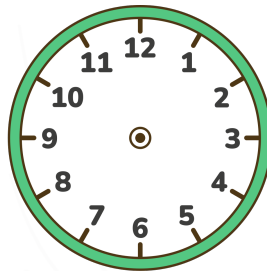

Digital to Analog Clock Time Worksheet

Read the digital time and draw the hands on the clock!

00:00

01:05

02:10

03:15

04:20

05:25