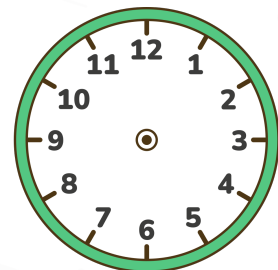

Digital to Analog Clock Time Worksheet

Read the digital time and draw the hands on the clock!

00:00

01:05

02:10

03:15

04:20

05:25

06:30

07:35

08:40