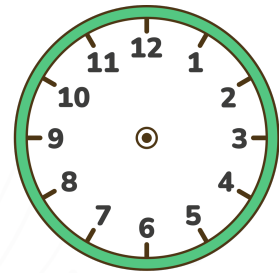

Digital to Analog Clock Time Worksheet

Read the digital time and draw the hands on the clock!

00:00

01:05

02:10

03:15

04:20

05:25