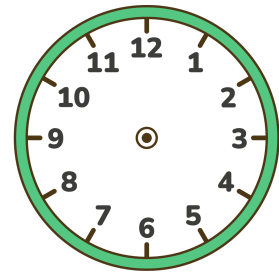

Digital to Analog Clock Time Worksheet

Read the digital time and draw the hands on the clock!

00:00

01:05

02:10

03:15

04:20

05:25

06:30

07:35

08:40