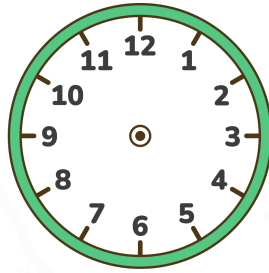

Digital to Analog Clock Time Worksheet

Read the digital time and draw the hands on the clock!

00:00

01:05

02:10

03:15

04:20

05:25