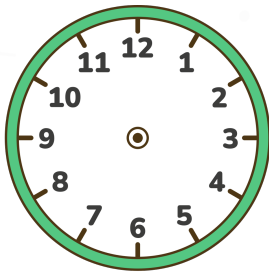

Digital to Analog Clock Time Worksheet

Read the digital time and draw the hands on the clock!

00:00

01:05

02:10

03:15

04:20

05:25