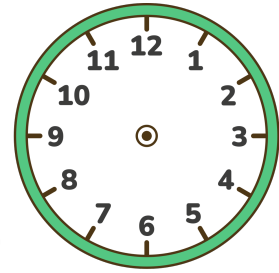

Digital to Analog Clock Time Worksheet

Read the digital time and draw the hands on the clock!

00:00

01:05

02:10

03:15

04:20

05:25