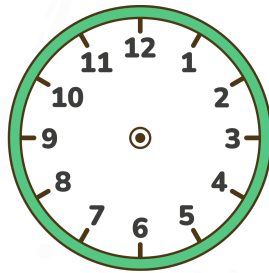

Digital to Analog Clock Time Worksheet

Read the digital time and draw the hands on the clock!

00:00

01:05

02:10

03:15

04:20

05:25