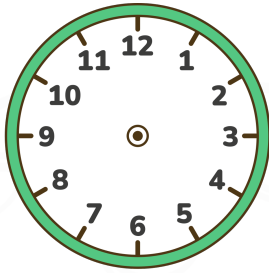

Digital to Analog Clock Time Worksheet

Read the digital time and draw the hands on the clock!

00:00

01:05

02:10

03:15

04:20

05:25