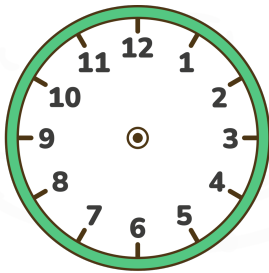

Digital to Analog Clock Time Worksheet

Read the digital time and draw the hands on the clock!

00:00

01:05

02:10

03:15

04:20

05:25