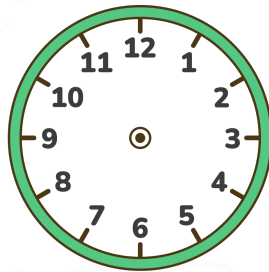

Digital to Analog Clock Time Worksheet

Read the digital time and draw the hands on the clock!

00:00

01:05

02:10

03:15

04:20

05:25

06:30

07:35

08:40