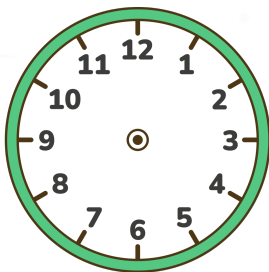

Reading Digital Time and Drawing Clock Hands

Read the digital time and draw the hands on the clock!

00:00

01:05

02:10

03:15

04:20

05:25