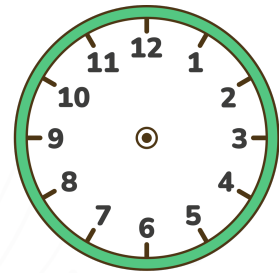

Reading Digital Time and Drawing Clock Hands

Read the digital time and draw the hands on the clock!

00:00

01:05

02:10

03:15

04:20

05:25