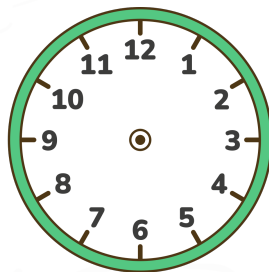

Reading Digital Time and Drawing Clock Hands

Read the digital time and draw the hands on the clock!

00:00

01:05

02:10

03:15

04:20

05:25

06:30

07:35

08:40