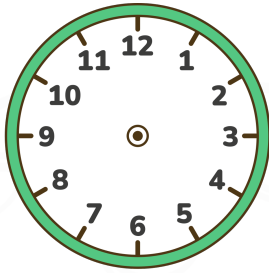

Reading Digital Time and Drawing Clock Hands

Read the digital time and draw the hands on the clock!

00:00

01:05

02:10

03:15

04:20

05:25