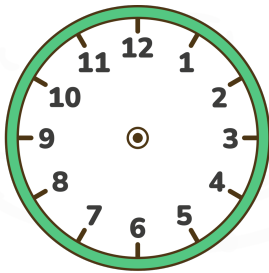

Reading Digital Time and Drawing Clock Hands

Read the digital time and draw the hands on the clock!

00:00

01:05

02:10

03:15

04:20

05:25