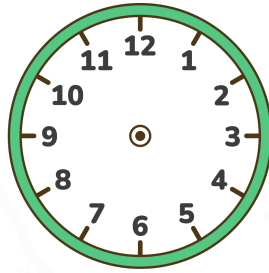

Reading Digital Time and Drawing Clock Hands

Read the digital time and draw the hands on the clock!

00:00

01:05

02:10

03:15

04:20

05:25