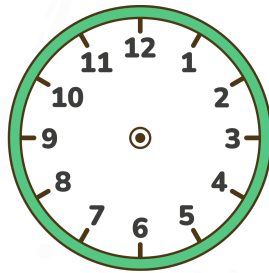

Reading Digital Time and Drawing Clock Hands

Read the digital time and draw the hands on the clock!

00:00

01:05

02:10

03:15

04:20

05:25